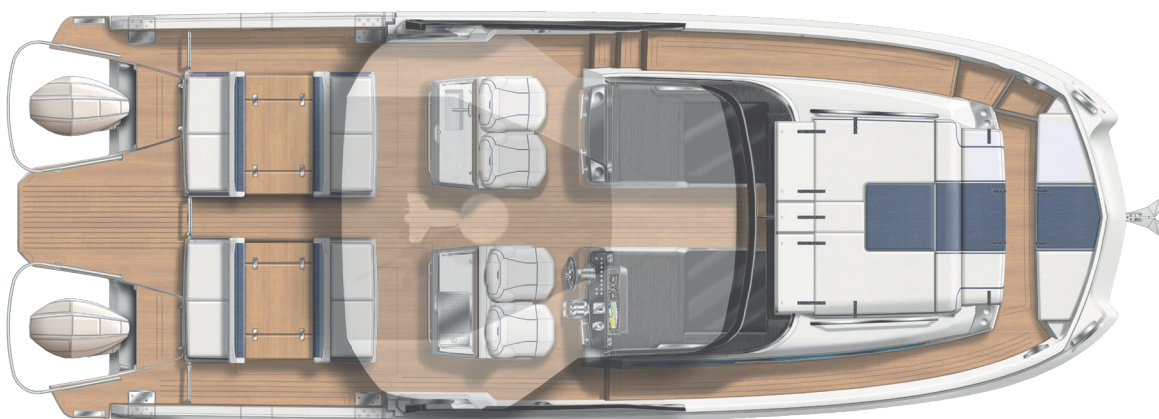

YOT 36

by CATANAGroup

YOT 36

CE CATEGORY Classification CE	B	FUEL Fuel	2 x 575 L
PASSENGERS Passagers	10	FRESH WATER Eau douce	2 x 150 L
LOA LHT	10,92 m	HOLDING TANK Eaux noires	100 L
BEAM Largeur	3,99 m	GREY WATER TANK (option) Eaux grises (Option)	100 L
BEAU with platforms open Largeur plateformes ouvertes	5,40 m	CABINS Cabines	2
PROPULSION (Std) Propulsion (Standard)	2 x Mercury V6-225 hp	BATHROOMS Salles de bain	2
PROPULSION (Option) Propulsion (Option)	2 x Mercury V8-300 hp		