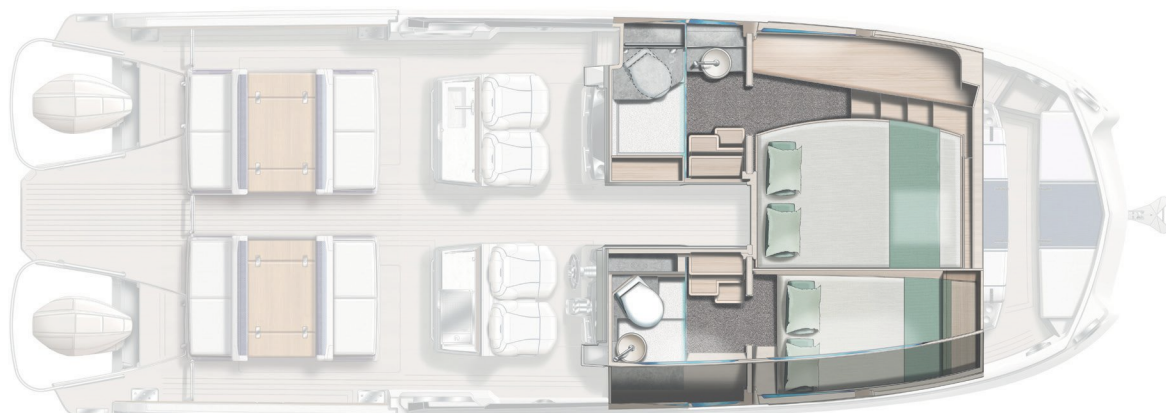

YOT 36

by CATANAGroup

YOT 36

CE CATEGORY Classification CE	B	FUEL Fuel	2 x 575 L
PASSENGERS Passagers	10	FRESH WATER Eau douce	2 x 150 L
LOA LHT	10,92 m	HOLDING TANK Eaux noires	100 L
BEAM Largeur	3,99 m	GREY WATER TANK (option) Eaux grises (Option)	100 L
BEAU with platforms open Largeur plateformes ouvertes	5,40 m	CABINS Cabines	2
PROPULSION (Std) Propulsion (Standard)	2 x Mercury V6-225 hp	BATHROOMS Salles de bain	2
PROPULSION (Option) Propulsion (Option)	2 x Mercury V8-300 hp		